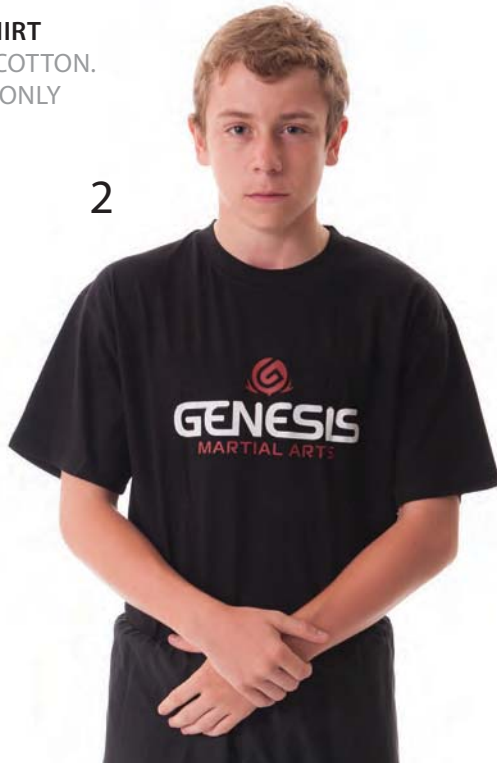

GENESIS CLASSIC TRAINING GI
MADE FROM 100 PERCENT COTTON
WITH EMBROIDERED CLASSIC LOGO ON
THE REAR. SIZES 00 - 120CM, 0 -130CM,
1- 140CM, 2-150CM, 3-160CM, 4-170CM,
5-180CM, 6-190CM, 7-200CM **£34.99**

02 | GENESIS CLASSIC T-SHIRT
MADE FROM 100 PERCENT COTTON.
FOR SUMMER CLASS WEAR ONLY
APRIL TO OCTOBER.
SIZES 5-6 YRS, 7-8 YRS,
9-10 YRS, 11-12 YRS,
S, M, L, XL. **£12.99**